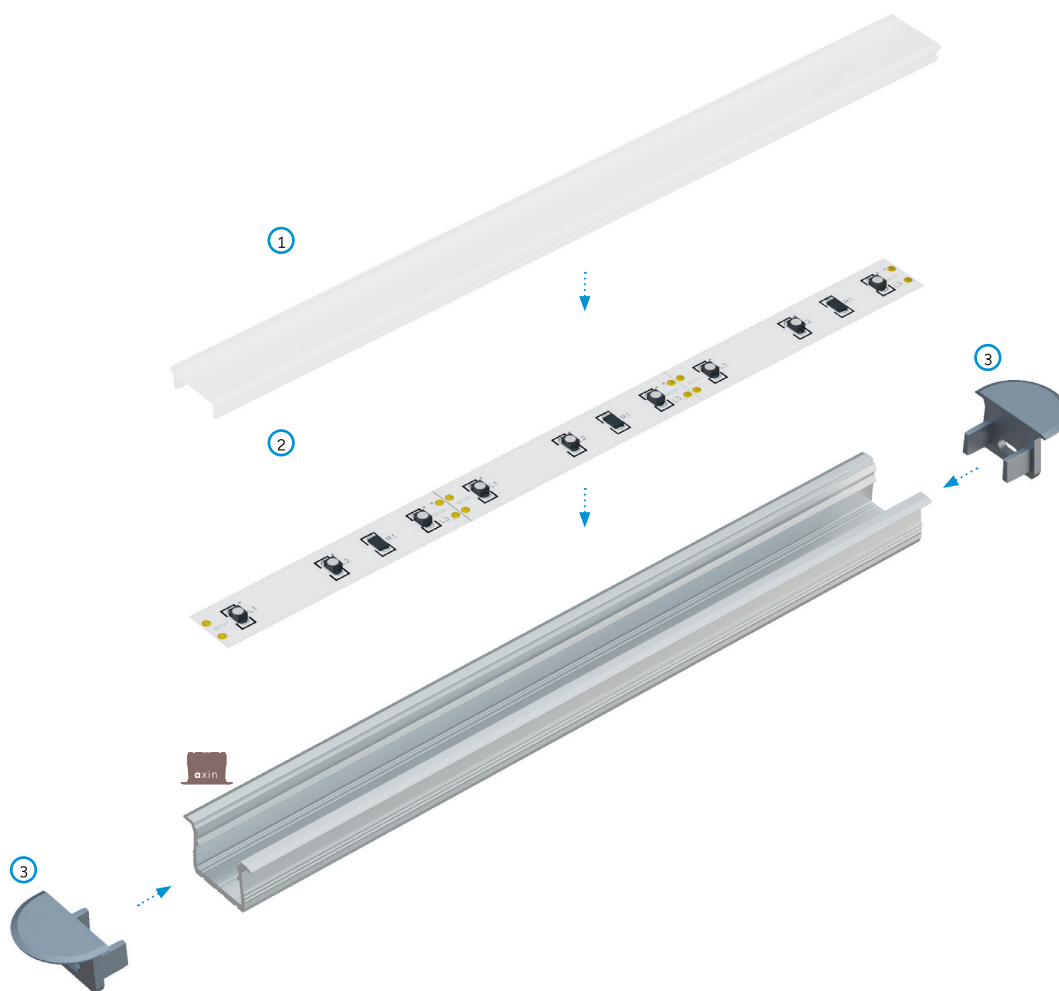

EN

A recessed LED profile with compact dimensions, ideal for accent lighting in furniture and interior finishes.

LUMINES Innovations:

- minimized side edge thickness – the profile becomes "invisible", creating a high-aesthetic and elegant light line,
- FRACTAL cover ensures uniform light diffraction,
- enhanced heat dissipation extends the lifespan of the light source – thanks to the increased base thickness,
- aluminum end caps without visible bolts – flat, uniform surface,
- expanded Design+ color palette: profiles + end caps.

PL

Instrukcja montażu profilu LED axin wpuszczanego z kloszem nano.

EN

Installation instructions for the recessed axin LED profile with a nano cover.

PL

Efekt końcowy montażu profilu LED axin wpuszczanego z kloszem nano.

EN

The result of the installation of the recessed axin LED profile with a nano cover.

PL

Schemat złożenia elementów systemu oświetleniowego LED z wykorzystaniem profilu LED axin wpuszczanego oraz (1) klosza nano, (2) taśmy LED, (3) zaślepek z otworami.

EN

Assembly scheme for elements of the LED lighting system using the recessed axin LED profile and (1) a nano cover, (2) an LED strip, (3) end caps with a hole.

Visit us on: lumines.com